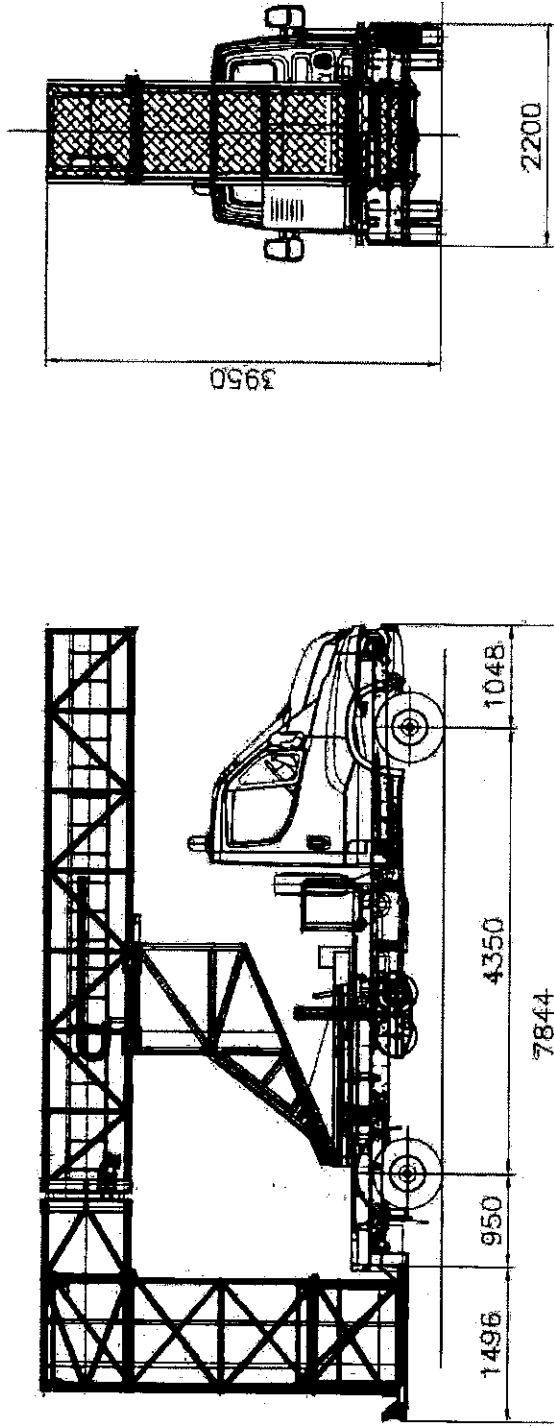

ABC 70/L

OVERALL DIMENSIONS IN ROAD TRANSPORT POSITION

TRUCK MOUNTED

IVECO DAILY 65 C 18H Euro 6

TOTAL WEIGHT : 6.000 kg

ABC 70 / L

OVERALL DIMENSIONS IN WORK POSITION

PLATFORM WIDTH : 1000 mm

PAYLOAD OF PLATFORM : 350 Kg